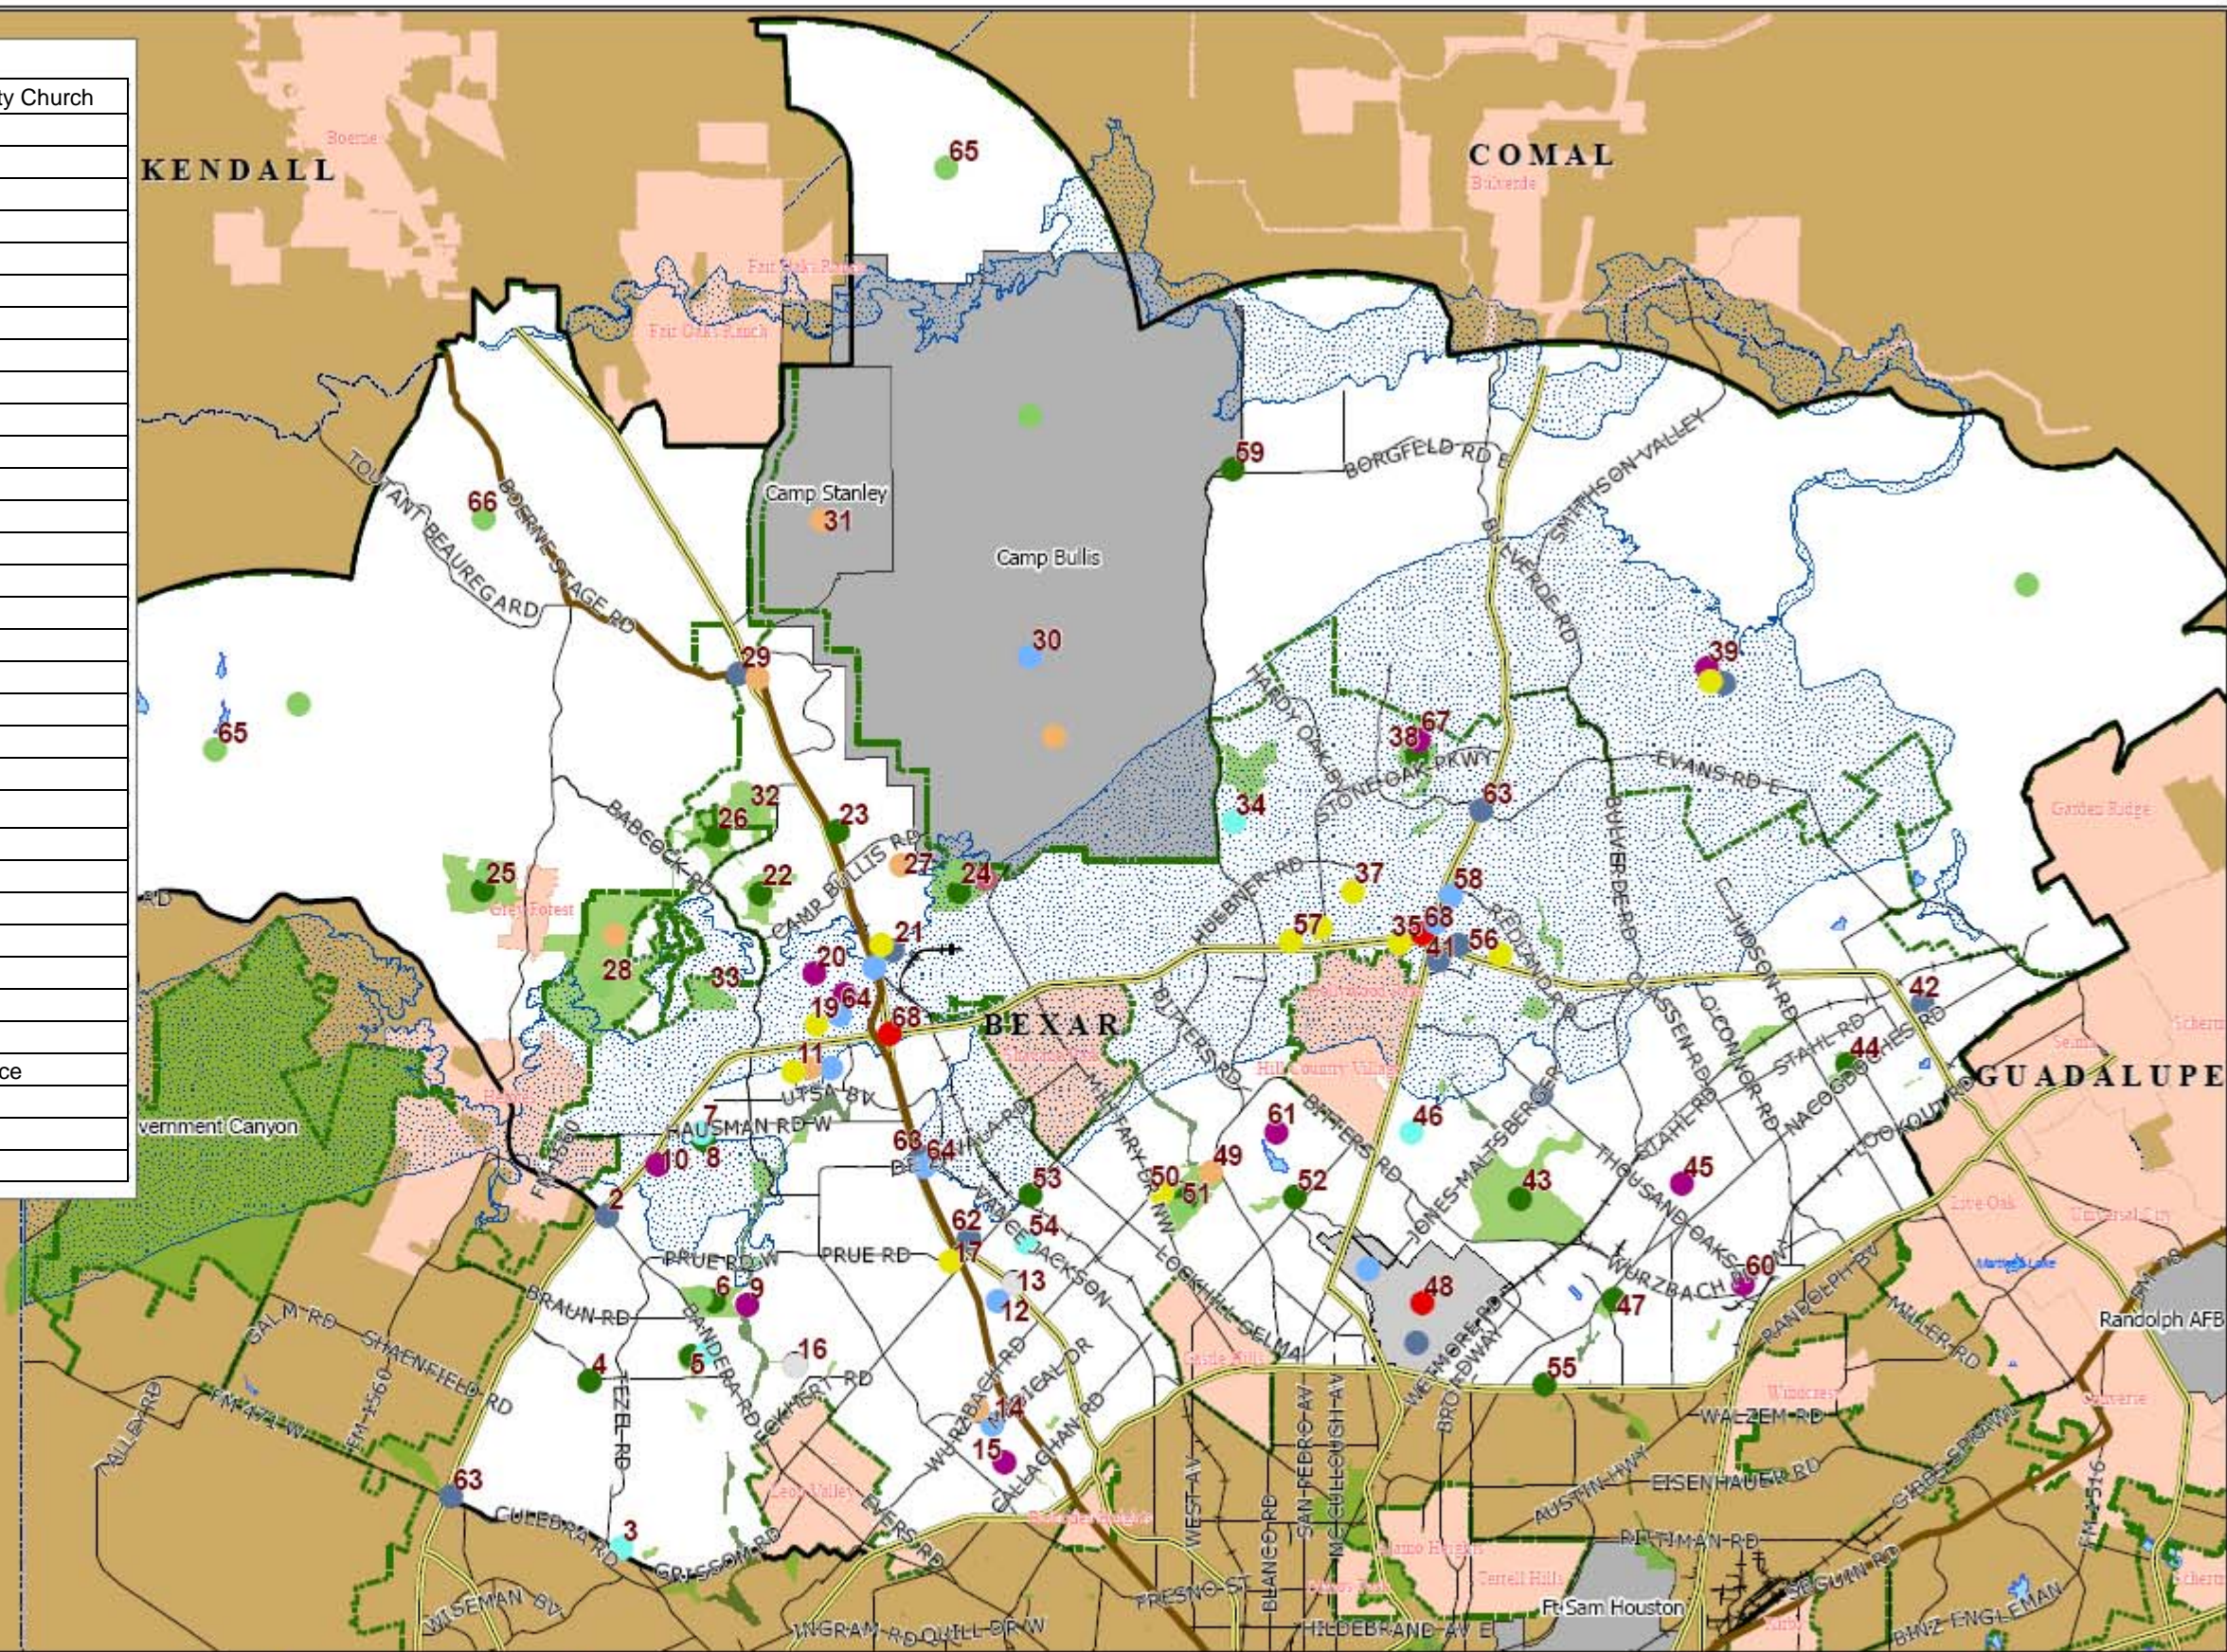

**LEGEND**

1 Nani Falcone Park	35 Harvest Fellowship Community Church
2 Bandera Point	36 Cornerstone Church
3 Great Northwest Branch Library	37 Reagan High School
4 New Territories Park	38 Stone Oak Park
5 Maverick Library	39 TPC Golf (PGA Village)
6 O. P. Schnabel Park	40 Northwoods Shopping Center
7 John Igo Library	41 Legacy Shopping Center
8 Bonnie Connor Park	42 Rollings Oaks Mall
9 Alamo Golf Club	43 Mc Allister Park
10 Farris Athletic Complex	44 Comanche Lookout
11 UTSA	45 Northern Hills Country Club
12 USAA	46 Brook Hollow Library
13 Hallmark College	47 Lady Bird Johnson Park
14 Medical Center	48 Airport
15 Oak Hills Country Club	49 Voelcher Ranch
16 Old Neighborhood	50 Jewish Community Center
17 Northwest Police Substation	51 Hardberger Park
18 Six Flags Fiesta Texas	52 Walker Ranch Park
19 La Cantera Mall	53 Orsinger Park
20 Westin	54 Cody Library
21 The Rim	55 MacArthur Park
22 Crownridge Canyon	56 Community Bible Church
23 Raymond Russell Park	57 Alzarar Temple
24 Eisenhower Park	58 Tesoro
25 Scenic Canyon Park	59 Bullis Park
26 Woodland Hills	60 Morgan's Wonderland
27 Bridge	61 Silverhorn Golf Course
28 Rancho Diana	62 Huebner Oaks
29 Leon Springs	63 Commercial Center
30 Camp Bullis	64 Employment Center
31 Camp Stanley	65 Natural Resources/Open Space
32 Friedrich Park	66 Ranching
33 Sinkin Park	67 Recreation/Tourism
34 Parman Library	68 Park & Ride

- Commercial Center
- Employment Center
- Natural Resources/Open Space
- Transportation Facilities
- Greenways
- NorthSector\_ETJ
- Community Gathering Center
- Endangered Species
- Parks
- Other
- Recharge Zone
- City of San Antonio
- Cultural/Historic Sites
- Libraries
- Recreation/Tourism
- Parks
- Old Spanish Trail
- Cities and Towns
- Military Bases